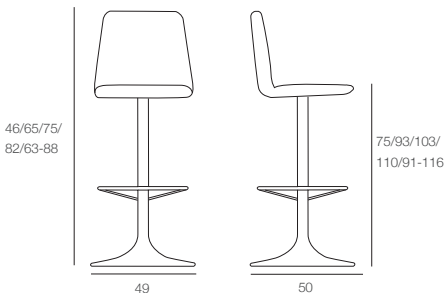

Bases

Finish: black/white/chrome/satin/gold

Measurement

		Adjustable
Seat height:	46/65/75/82	72-82cm
Tot. Height:	75/93/103/110	78-88cm
Tot. Width:	49cm	49cm
Tot. Depth:	50cm	50cm